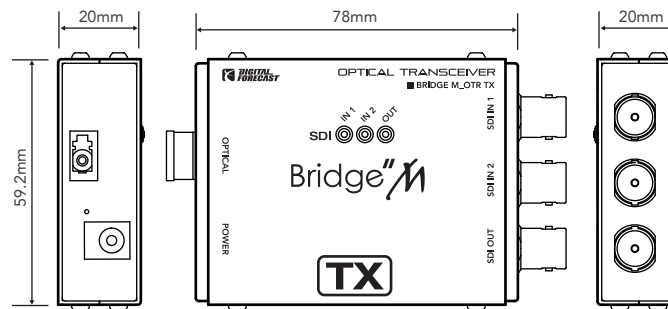

Drawing Dimension [mm]

Digital Video Specs.

Optic

- SMPTE compliance Optical SFP (Max 3 GHz)
- Single mode , 1310nm/1490nm/1550nm
- Up to 10Km
- Supports multi-rate SDI formats
- SMPTE 125M: NTSC (480i 59.94), PAL (576i 50)
- SMPTE 296M: 720p (60/59.94/50)
- SMPTE-274M, SMPTE-292M: 1080i (60/59.94/50)
  1080p (30/29.97/25/24/23.98)
- SMPTE-424M: 1080p (60/59.94) 3G

Format Support

Input Format \ Output Format	480i (NTSC)	576i (PAL)	480P	576P	720P24	720P25	720P30	720P50	720P59.94	720P60	1080i50	1080i59.94	1080i60	1080p24	1080p25	1080p30	1080psF24	1080p50	1080p59.94	1080p60	
480i (NTSC)	●																				
576i (PAL)		●																			
480P			●																		
576P				●																	
720P24					●																
720P25						●															
720P30							●														
720P50								●													
720P59.94									●												
720P60										●											
1080i50											●										
1080i59.94												●									
1080i60													●								
1080p24														●							
1080p25															●						
1080p30																●					
1080psF24																	●				
1080p50																		●			
1080p59.94																			●		
1080p60																				●