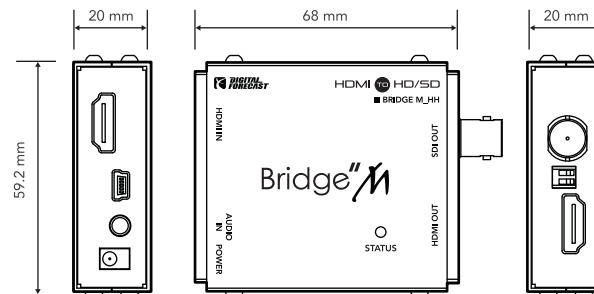

## Descriptions

Bridge M HH converts all HDMI1.3 signals up to 1080p to the corresponding SD, HD and 3G-SDI formats complied with SMPTE standard with embedded audio in application for broadcast or a professional video production.

## Feature

- HDMI to SDI converter with monitoring HDMI out
- Small and High end Function inside High video processing engine.
- Selectable Mux Audio source between Embedded HDMI and Analog L/R
- Normal Bypass mode or fixed Scan converter mode for standard 1080i50/1080i59.94 broadcast format
- 1 HDMI input ( SD/HD/3G all standard format )
- 1 L/R stereo Audio input (stereo audio jack )
- 1 HDMI out ( SD/HD/3G all standard format )
- 1 SDI out ( SD/HD/3G all standard format )
- DC 5V ~ 17V wide operating range

## Physical

Dimension (W x H x D)	68 x 59.2 x 20 (mm)
Weight	90g
Power Level	5 ~ 17 VDC
Power Consumption	4.5Watts (Max : 5Watts)
Operating Temperature	-20 °C ~ 70 °C
Humidity	0 to 95% RH, non-condensing

## Drawing Dimension [mm]