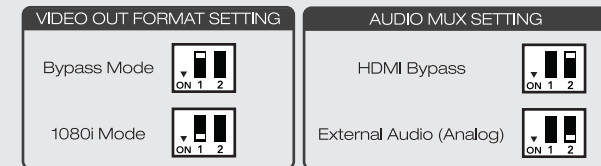

DIP S/W Function

Format Support

● Bypass ● Scan

Input Format	Output Format	480i (NTSC)	576i (PAL)	480P	576P	720P24	720P25	720P30	720P50	720P59.94	720P60	1080i50	1080i59.94	1080i60	1080p24	1080p25	1080p30	1080psF24	1080p50	1080p59.94	1080p60	640x480p60	800x600p60	1024x768p60	1280x1024p60	1280x800p60	1280x960p60	1360x768p60	1440x900p60	1680x1050p60	1600x1200p60					
480i (NTSC)		●																																		
576i (PAL)			●																																	
480P				●																																
576P					●																															
720P24						●																														
720P25							●																													
720P30								●																												
720P50									●																											
720P59.94										●																										
720P60											●																									
1080i50												●																								
1080i59.94													●																							
1080i60														●																						
1080p24															●																					
1080p25																●																				
1080p30																	●																			
1080psF24																		●																		
1080p50																			●																	
1080p59.94																				●																
1080p60																					●															
640x480p60																						●														
800x600p60																							●													
1024x768p60																								●												
1280x1024p60																									●											
1280x800p60																										●										
1280x960p60																											●									
1360x768p60																												●								
1440x900p60																													●							
1680x1050p60																														●						
1600x1200p60																															●