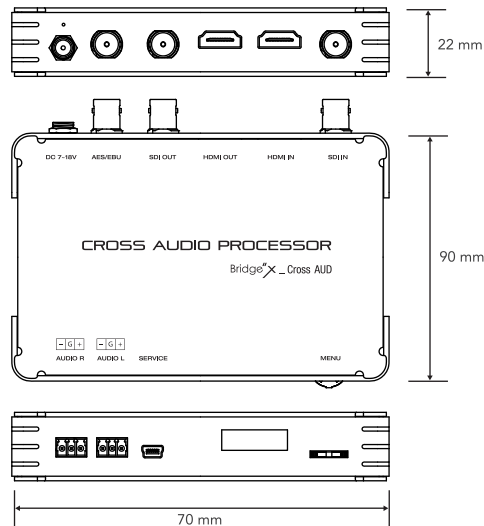

Feature

- SDI/HDMI input
- SDI/HDMI Dual Output
- HDMI or SDI to HDMI and SDI Converter
- User selectable output format (SD/HD/3G all standard format)
- Support Frame rate conversion
- Audio Processing with Delay (MAX 8 Sec)
- Analog Audio in or Out (Mux or DeMux)
- AES/EBU in or out (Unbalanced in/out)
- OLED display for menu setting and status monitoring
- DC 7V ~ 17V Wide operating range
- Support rack mount Frame (1U Max 3 units)

Physical

Dimension (W x H x D)	140 x 90 x 22 (mm)
Weight	120g
Power Level	+12 VDC
Power Consumption	6 Watts (Max: 7Watts)
Operating Temperature	-20°C ~ 70°C
Humidity	0 to 95% RH, non-condensing

Image View

Drawing Dimension [mm]

Digital Video Specs.

- Support HDMI 1.3 format
- Support Multirate SDI formats
- SMPTE-125M : NTSC (480i59.94), PAL(576i50)
- SMPTE-296M : 720p (60/59.94/50)
- SMPTE-274M, SMPTE-292M : 1080i(60/59.94/50), 1080p (30/29.97/25/24/23.98)
- SMPTE-424M : 1080p (60/59.94/50) 3G