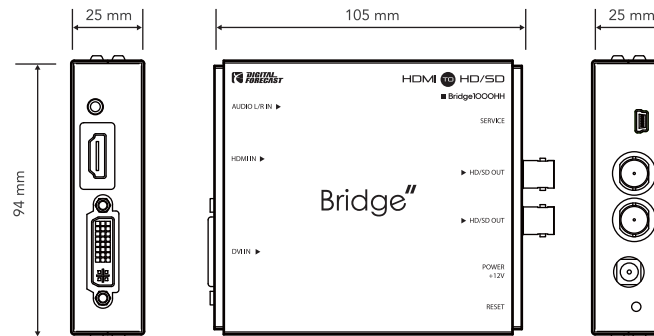

HDMI TO HD/SD Mini Type Converter

Bridge 1000_HH

Descriptions

Bridge 1000_HH is the equipment that will convert an HDMI / DVI signal into SDI SMPTE standards. You can support the format of up to 1080p60, to Mux the audio signal of the external analog L / R.

Feature

- HDMI or DVI to SDI converter
- PC DVI format support
- High end video scaler Function inside High video processing engine.
- Selectable Mux Audio source between Embedded HDMI and Analog L/R
- 1 HDMI input (SD/HD/3G all standard format)
- 1 DVI input (PC dvi format support)
- 1 L/R stereo Audio input (stereo audio jack)
- 2 SDI out (SD/HD/3G all standard format)
- DC 7V ~ 17V wide operating range

Physical

Dimension (W x H x D)	106 x 96 x 25 (mm)
Weight	175g
Power Level	7 ~ 17 VDC
Power Consumption	4Watts (Max : 4.5Watts)
Operating Temperature	-20°C ~ 70°C
Humidity	0 to 95% RH, non-condensing

Image View

Drawing Dimension [mm]

Digital Video Specs.

- Supports HDMI v1.3
- Supports DVI format
- Supports multi-rate SDI formats
- SMPTE 125M: NTSC (480i 59.94), PAL (576i 50)
- SMPTE 296M: 720p (60/59.94/50)
- SMPTE-274M, SMPTE-292M: 1080i (60/59.94/50)
1080p (30/29.97/25/24/23.98)
- SMPTE-424M: 1080p (60/59.94/50) 3G